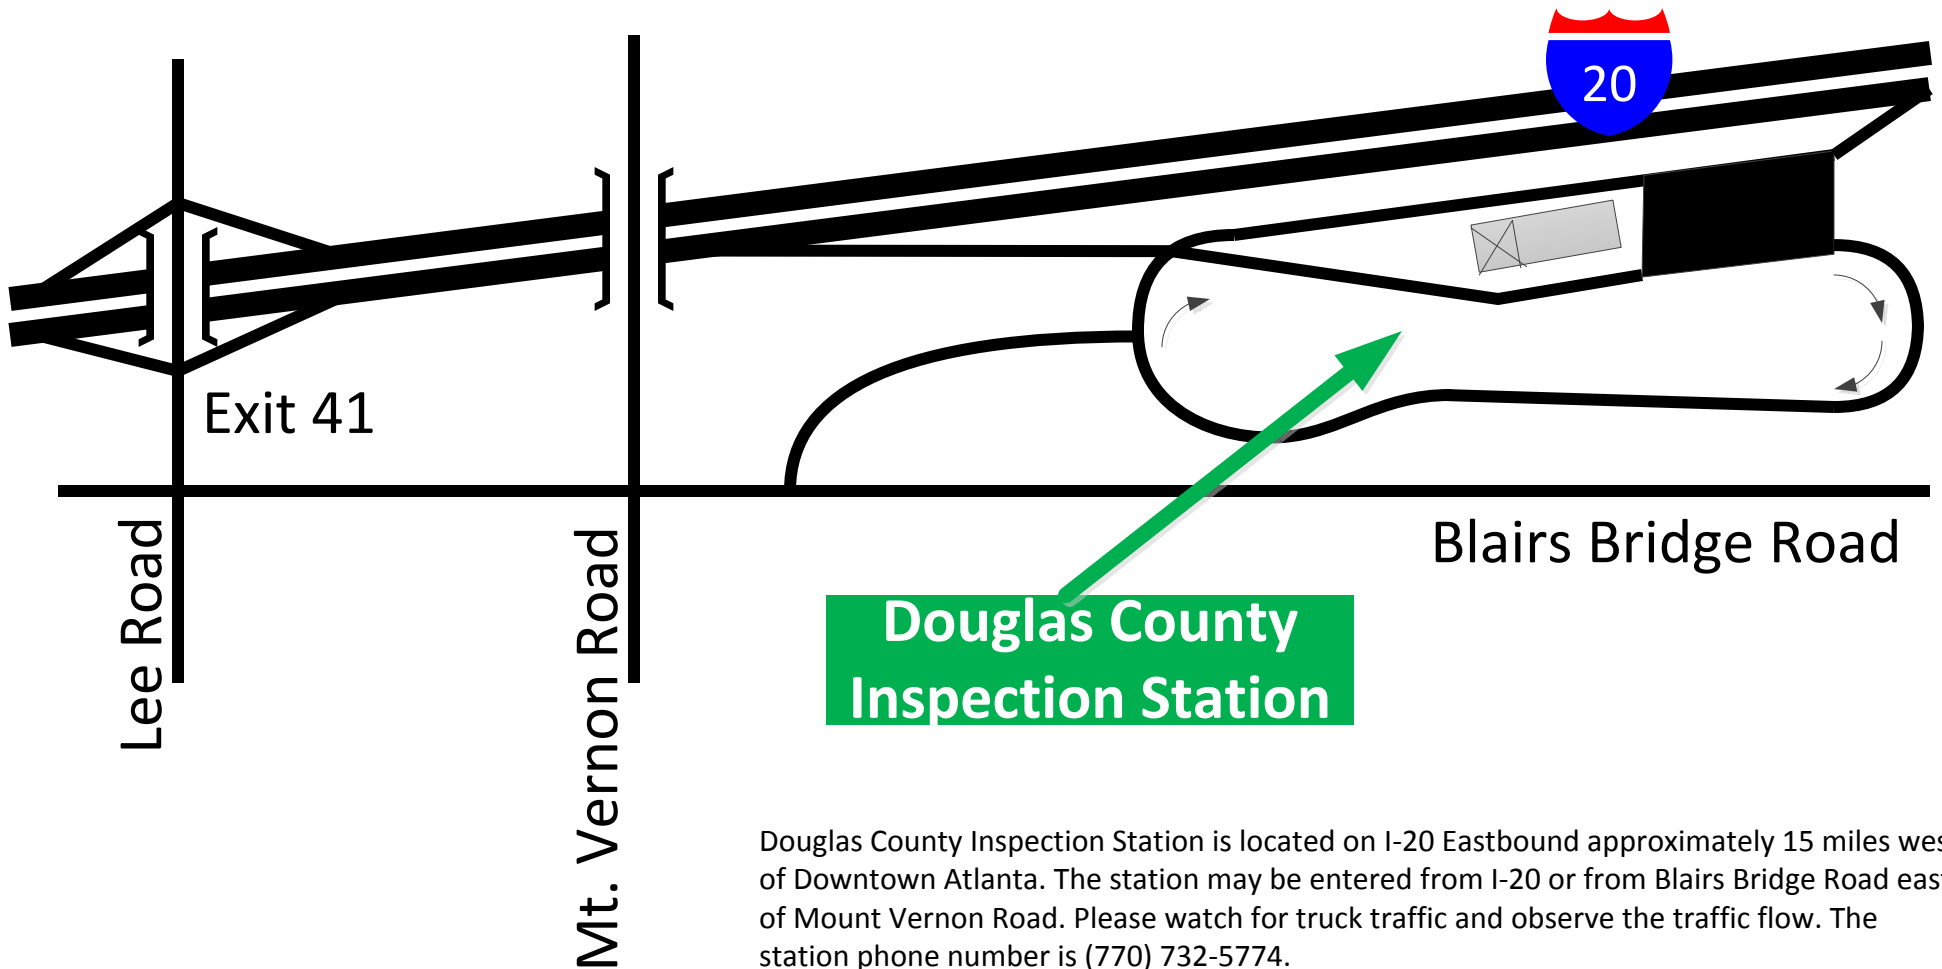

To Atlanta →

Douglas County Inspection Station is located on I-20 Eastbound approximately 15 miles west of Downtown Atlanta. The station may be entered from I-20 or from Blairs Bridge Road east of Mount Vernon Road. Please watch for truck traffic and observe the traffic flow. The station phone number is (770) 732-5774.